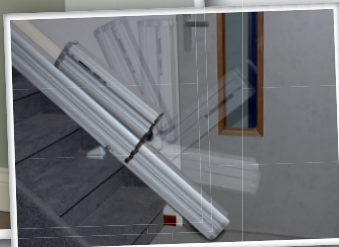

Freelift[®] Picasso

THE STAIRLIFT COMPANY

The perfect stairlift for straight stairs

- ✓ **Compact aluminium rail**
- ✓ **Reliable and safe**
- ✓ **Concealed toothrack**
- ✓ **Smooth and silent operation**
- ✓ **Installed in less than 1.5 hours**
- ✓ **Optimal user comfort**

www.freelift.com

NEW! NEW!

Picasso

Combines reliability, design and comfort

The Picasso features an attractive, and very stable, aluminium rail which ensures a smooth and silent ride. Its compact, space-saving design is perfect for narrow staircases, and allows plenty of space for other stair users. Thanks to the stylish shaped rail with no sharp edges, the toothrack is neatly concealed inside the rail for safety and aesthetics. The clever concept makes installation of a Picasso fast and easy. One engineer can install the Picasso on any straight staircase in less than 1.5 hours!

Ergonomic design

The ergonomic design and soft touch controls ensure optimal user comfort. Various comfort features, like auto swivel function and footrest linkage, are available.

Safety first

The footrest and carriage are fitted with safety edges so that the stairlift will automatically stop if it comes into contact with any obstacle on the stairs.

Automatic folding hinge

To avoid any obstruction at the bottom of the stairs, e.g. where there is a doorway, an automatic hinged rail with safety system is available.

Different seats and colours available to fit your style: